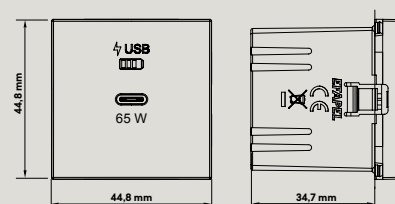

 USB-C Charger
Power Delivery

Double Charger
USB C

mec21

mecQ45

S - Semi-assembled | BR - White; MF - Ivory; GE - Ice; PE - Pearl; AL - Aluminium; IS - Grey; PM - Matte Black; DU - Golden; BM - Matte White; PR - Silver; GR - Graphite; PL - Platinum; CH - Champagne.