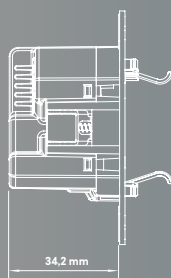

50657 T

Cover Plate for Earth Socket French + USB Type A and Type C
5 V ~; 3.0 A

50650 T

BR MF
BM PM PR
GR PL CH

SCHUKO

FRENCH

Technical Characteristics

Input voltage	250 V ~; 50/60 Hz
Input maximum current	300 mA
Maximum load	16 A
USB Output	5 V ~; 3.0 A; 15.0 W max
Consumption	0,05 mW
Operating temperature	-5 °C to +40 °C