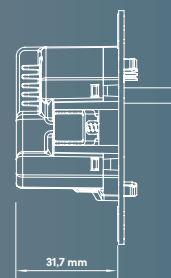

50657 T

Cover Plate for Earth Socket French + USB Type A and Type C
5 V ~; 3.0 A

50650 T

BR MF
BM PM PR
GR PL CH

SCHUKO

FRENCH

Technical Characteristics

Input voltage	250 V ~; 50/60 Hz
Input maximum current	300 mA
Maximum load	16 A
USB Output	5 V ~; 3.0 A; 15.0 W max
Consumption	0,05 mW
Operating temperature	-5 °C to +40 °C