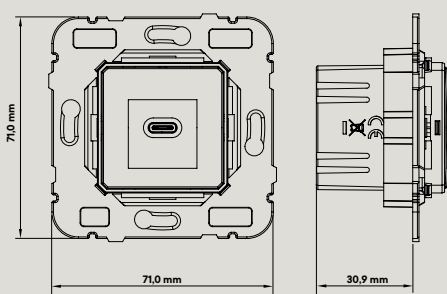

SIZA, QUADRA AND LATINA

USB chargers		ref.	color
	USB Double Charger Type A with Output 20° - 2 Modules 100 - 240 V ~; 50 - 60 Hz; 5 V ⚡; 3 A	45384 S	
	USB Double Charger Type A + Type C - 2 Modules 100 - 240 V ~; 50 - 60 Hz; 5 V ⚡; 3 A	45381 S	
	USB Double Charger Type C - 2 Modules 100 - 240 V ~; 50 - 60 Hz; 5 V ⚡; 3 A	45382 S	
	USB Charger Type C Power Delivery 30 W - 2 Modules	45398 S	BR BM PM AL
	USB Charger Type C Power Delivery 45 W - 2 Modules	45397 S	
	USB Charger Type C Power Delivery 65 W - 2 Modules	45396 S	
	USB Charger Type A - 1 Module 100 - 240 V ~; 50 - 60 Hz; 5 V ⚡; 2.4 A	45383 S	BR BM PM AL MF GE PE IS DU PR GR PL CH
	USB Charger Type C - 1 Module 100 - 240 V ~; 50 - 60 Hz; 5 V ⚡; 1.5 A	45387 S	

Fast charging, for more demanding solutions

USB-C Power Delivery chargers offer power outputs of **30 W**, **45 W** and **65 W**, ensuring fast and stable charging.

mec21

mecQ45

S - Semi-assembled | BR - White; MF - Ivory; GE - Ice; PE - Pearl; AL - Aluminium; IS - Grey; PM - Matte Black; DU - Golden; BM - Matte White; PR - Silver; GR - Graphite; PL - Platinum; CH - Champagne.

USB-C Power Delivery New